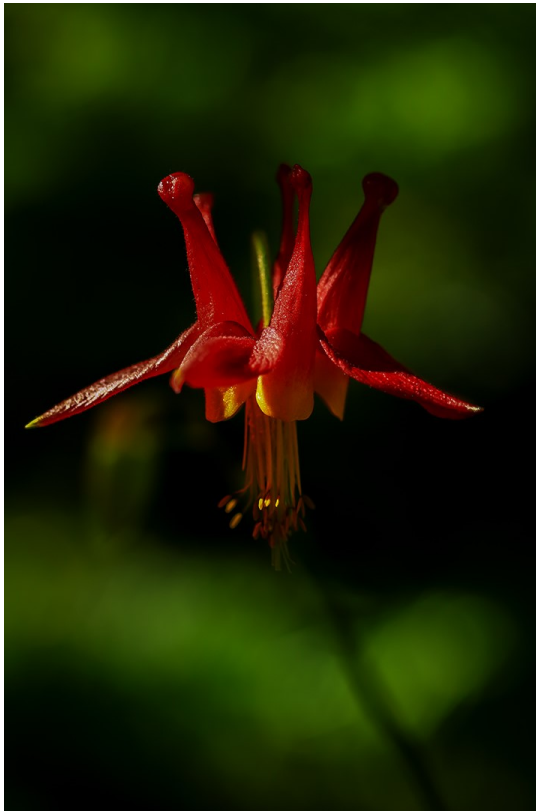

	Title	Maker	Score	Comments
1st	Winter Flight	Sharon Ely	26	Centered subject works stunningly, tack sharp.
2nd	Weaver Midnight Glow	Sonya Lang	24.15	Good balance of light and color, very small edge issues, overall nice.
3rd	Arctic Fox2	Sharon Ely	24.14	Soft edges not helpful, background works well, good
HM	Yola Gorilla Baby	Sonya Lang	23	Nice emotion and lighting, think about removing "dandruff" and adding room to the right.
HM	Skagit Valley to Mount Baker	Greg Thomas	22	Nice dreamy quality, foreground trees too dominant.
HM	Short Eared Owl	Jim Basinger	22	background is grainy, has lighting hotspots.
HM	Rainier Reflection	Sherrie Tallman	22	lighting is nice but could use more drama to overcome the foreground rock that dominates the image. Think about removing the rock.

	Title	Maker	Score	Comments
1st	Blue Hour at Mt. Rainier	Tracy Carson	22.17	Lines are wonderful, log in lake a bit distracting, Lighting is very good.
2nd	Lighting the Way	Greg Thomas	22.16	Nice minimalist look, perhaps experiment
3rd	Serenity	Renata Kleinert	22.12	Nicely framed, perhaps a bit more clarity, very good exposure.
HM	Mission San Xavier De Bac	Renata Kleinert	22.11	Take out the bird, The moon is great, and the cropping is good.
HM	Tumwater Canyon	Sherrie Tallman	22.08	Too gold, not enough pop, think about softening the water.
HM	Mt.Shuksan	Renata Kleinert	21.17	Plenty of depth of field, needs a little more drama, and is well framed.

Wildflower 2016

**First Place
Tiger Lily
Sharon Ely**

**Second Place
White Daisy
Sonya Lang**

**Third Place
Itsy Bitsy Spider
Sharon Ely**

Wildflower 2016

**Honorable Mention
Green Gentian
Kevin Siefke**

**Honorable Mention
Columbine
Tracy Carson**