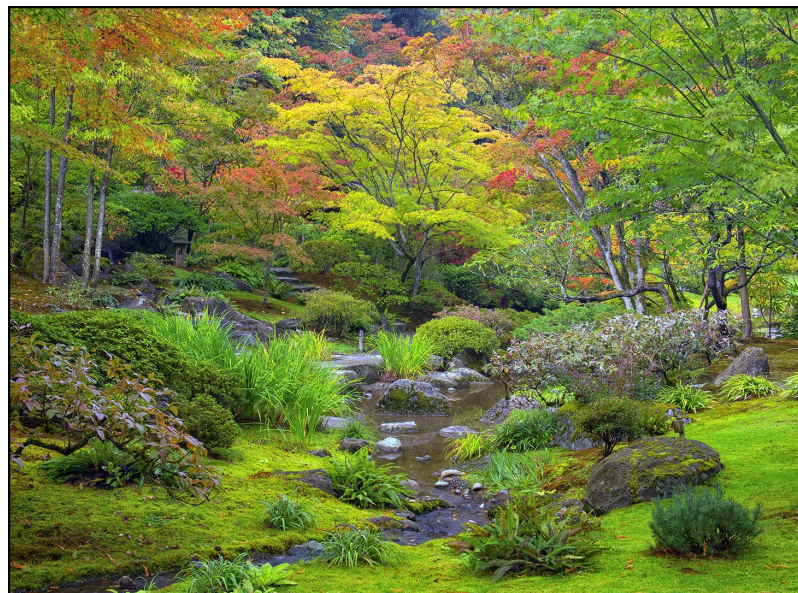

Assigned Subject

Calm, Quiet, Serene 2016

First Place
Blue Hour at Mt. Rainier
By Tracy Carson

Second Place
Lighting the Way
Greg Thomas

Third Place
Serenity
Renata Kleinert

Assigned Subject

Calm, Quiet, Serene