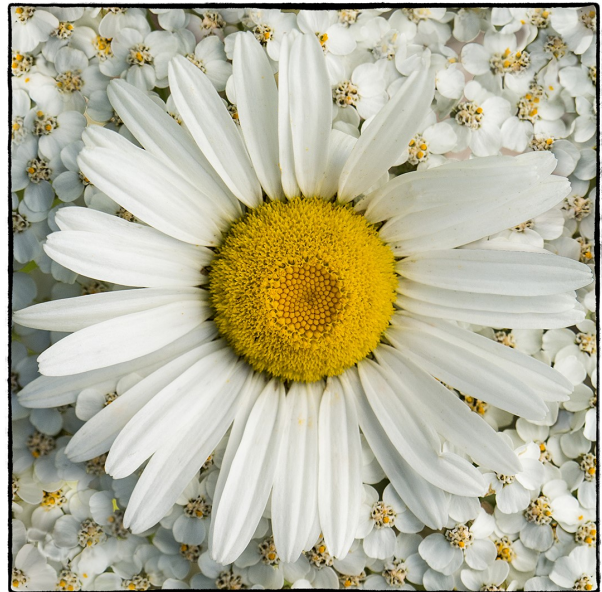

**Second Place
White Daisy
Sonya Lang**