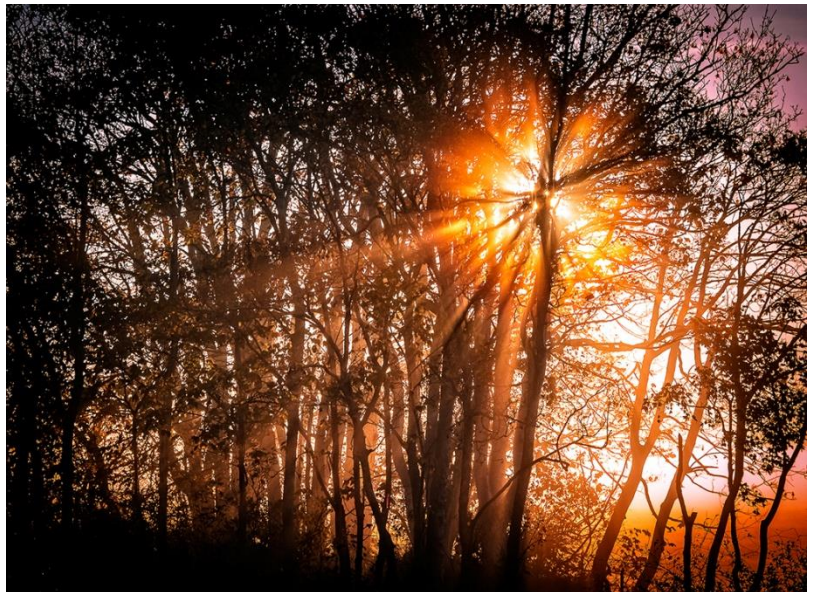

by Sonya Lang ©

"Striking. Pops right out at you. Well balanced. Colors get your attention. Stars are sharp. Great use of silhouettes - trees on left, hills in distance."

2nd - "Morning Light In The Forest"

by Greg Thomas ©

"Excellent composition, placing source of rays in upper right point of thirds. Color in upper right corner is intriguing. Great positioning by photographer to split the sun's rays on both sides of the tree trunk."