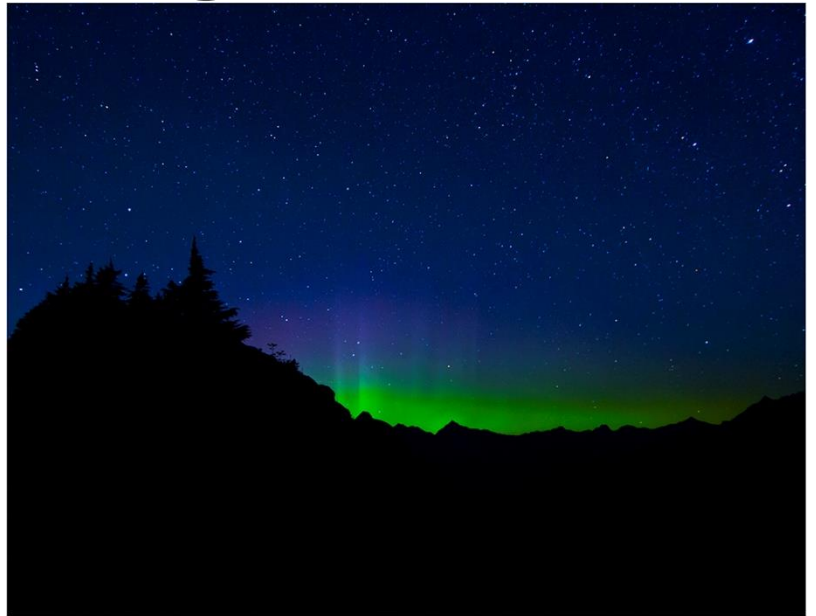

by Sonya Lang ©

"Striking. Pops right out at you. Well balanced. Colors get your attention. Stars are sharp. Great use of silhouettes - trees on left, hills in distance."

2nd - "Morning Light In The Forest"